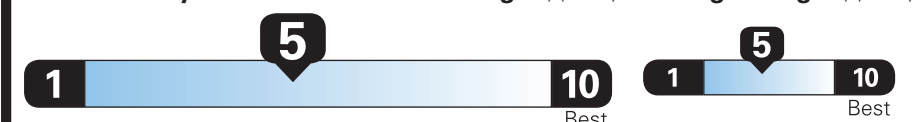

Fuel Economy & Greenhouse Gas Rating (tailpipe only) Smog Rating (tailpipe only)

This vehicle emits 361 grams CO₂ per mile. The best emits 0 grams per mile (tailpipe only). Producing and distributing fuel also create emissions; learn more at fueleconomy.gov.

Actual results will vary for many reasons, including driving conditions and how you drive and maintain your vehicle. The average new vehicle gets 27 MPG and costs $6,500 to fuel over 5 years. Cost estimates are based on 15,000 miles per year at $2.35 per gallon. MPGe is miles per gasoline gallon equivalent. Vehicle emissions are a significant cause of climate change and smog.

fueleconomy.gov

Calculate personalized estimates and compare vehicles

Smartphone QR Code™

GOVERNMENT 5-STAR SAFETY RATINGS

Overall Vehicle Score ★★★★★

Based on the combined ratings of frontal, side and rollover. Should ONLY be compared to other vehicles of similar size and weight.

Frontal Crash Driver Passenger ★★★★★

Based on the risk of injury in a frontal impact. Should ONLY be compared to other vehicles of similar size and weight.

Side Crash Front seat Rear seat ★★★★★

Based on the risk of injury in a side impact.

Rollover ★★★★★

Based on the risk of rollover in a single-vehicle crash.

Star ratings range from 1 to 5 stars (★★★★★), with 5 being the highest.

Source: National Highway Traffic Safety Administration (NHTSA).

www.safercar.gov or 1-888-327-4236

5LMCJ2C93NUL02228

THE LINCOLN WAY™ APP

Your Dashboard of Services & Features

Download the Lincoln Way app* and you can:

- Remotely start, lock and unlock your vehicle
- Locate your vehicle and check approximate fuel range
- Receive vehicle health alerts

The Lincoln Connect™ modem is active and sending vehicle data (e.g., diagnostics) to Lincoln. See in-vehicle Settings for connectivity options.

Lincoln Protect™

Insist on Lincoln Protect! The only extended service plan fully backed by Lincoln and honored at every Lincoln dealership in the U.S., Canada and Mexico. See your Lincoln dealer or visit www.LincolnOwner.com

WARNING: Operating, servicing and maintaining a passenger vehicle, pickup truck, van, or off-road vehicle can expose you to chemicals including engine exhaust, carbon monoxide, phthalates, and lead, which are known to the State of California to cause cancer and birth defects or other reproductive harm. To minimize exposure, avoid breathing exhaust, do not idle the engine except as necessary, service your vehicle in a well-ventilated area and wear gloves or wash your hands frequently when servicing your vehicle. For more information go to www.P65Warnings.ca.gov/passenger-vehicle.

SCAN OR TEXT 5LMUL02228 TO 59173

Msg & Data rates may apply. Text HELP for help

www.lincoln.com/help/privacy-terms/

RAMP ONE	RAIL
RU33	ITEM #: 26-J665 O/T 2
RAMP TWO	

TOTAL MSRP $47,470.00

LINCOLN AUTOMOTIVE FINANCIAL SERVICES

Whether you decide to lease or finance your vehicle, you'll find the choices that are right for you. See your Lincoln Dealer for details or visit www.lincolnafn.com.