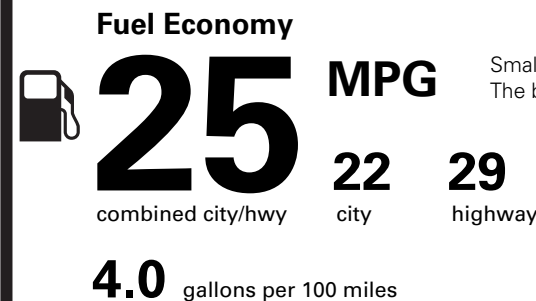

FUNCTIONAL

- 12.3" COLOR CLUSTR DISPLAY
- 8" LCD CNTR STK TOUCHSCRN
- BLIND SPOT INFORMATION SYS
- CABIN PARTICULATE AND ODOR FILTER
- CROSS-TRAFFIC ALERT
- INTELL ACCESS W/PUSH START
- LANE-KEEPING SYSTEM
- LINCOLN CONNECT™ - 4G MODEM WITH WIFI CAPABILITY
- LINCOLN DRIVE MODES
- REAR PARKING SENSORS
- REMOTE START
- SYNC3® W/ VOICE ACT NAV
- UNIVERSAL GARAGE DOOR OPEN

SAFETY/SECURITY

- ADVANCETRAC™ WITH RSC
- AIRBAGS - SIDE IMPACT / CURTAINS
- AIRBAGS-DRVR&PASS KNEE
- AIRBAGS-DUAL-STAGE FRONT
- AUTO HIGH BEAMS
- PASSIVE ANTI-THEFT SECURILOCK SYSTEM
- PRE-COLLISION ASSIST W/AEB
- SOS POST CRASH SYSTEM

WARRANTY

- 4YR/50K MILE WARRANTY
- 4YR/50K PICKUPDELIVERY SVC
- 6YR/70K MI POWERTRAIN WARR

INCLUDED ON THIS VEHICLE

(MSRP)

EQUIPMENT GROUP 200A

OPTIONAL EQUIPMENT/OTHER

- 225/55R19 99V A/S BSW TIRES
- PANORAMIC VISTA RF W/PWR SHADE 1,700.00
- 17" MINI SPARE WHEEL W/TIRE 150.00
- 19" BRT MACH ALUM W/MAGNETIC LINCOLN CO-PILOT360 1.5 PLUS 2,500.00
- .ACTIVE PARK ASSIST 2.0
- .INTEL ADAPT CRUISE CONTROL
- .360 DEGREE CAMERA ELEMENTS PACKAGE 1,100.00
- .HEATED STEERING WHEEL
- .HEATED REAR SEATS
- .HEATED/VENTILATED D/P SEATS
- .WINDSHIELD WIPER DE-ICER
- .RAIN SENSING WIPERS

PRICE INFORMATION

BASE PRICE	$40,825.00
TOTAL OPTIONS/OTHER	5,450.00
TOTAL VEHICLE & OPTIONS/OTHER	46,275.00
DESTINATION & DELIVERY	1,195.00

EPA DOT Fuel Economy and Environment

Gasoline Vehicle

Small SUVs range from 16 to 125 MPG. The best vehicle rates 142 MPGe.

You spend **$500** more in fuel costs over 5 years compared to the average new vehicle.

Annual fuel cost **$1,400**